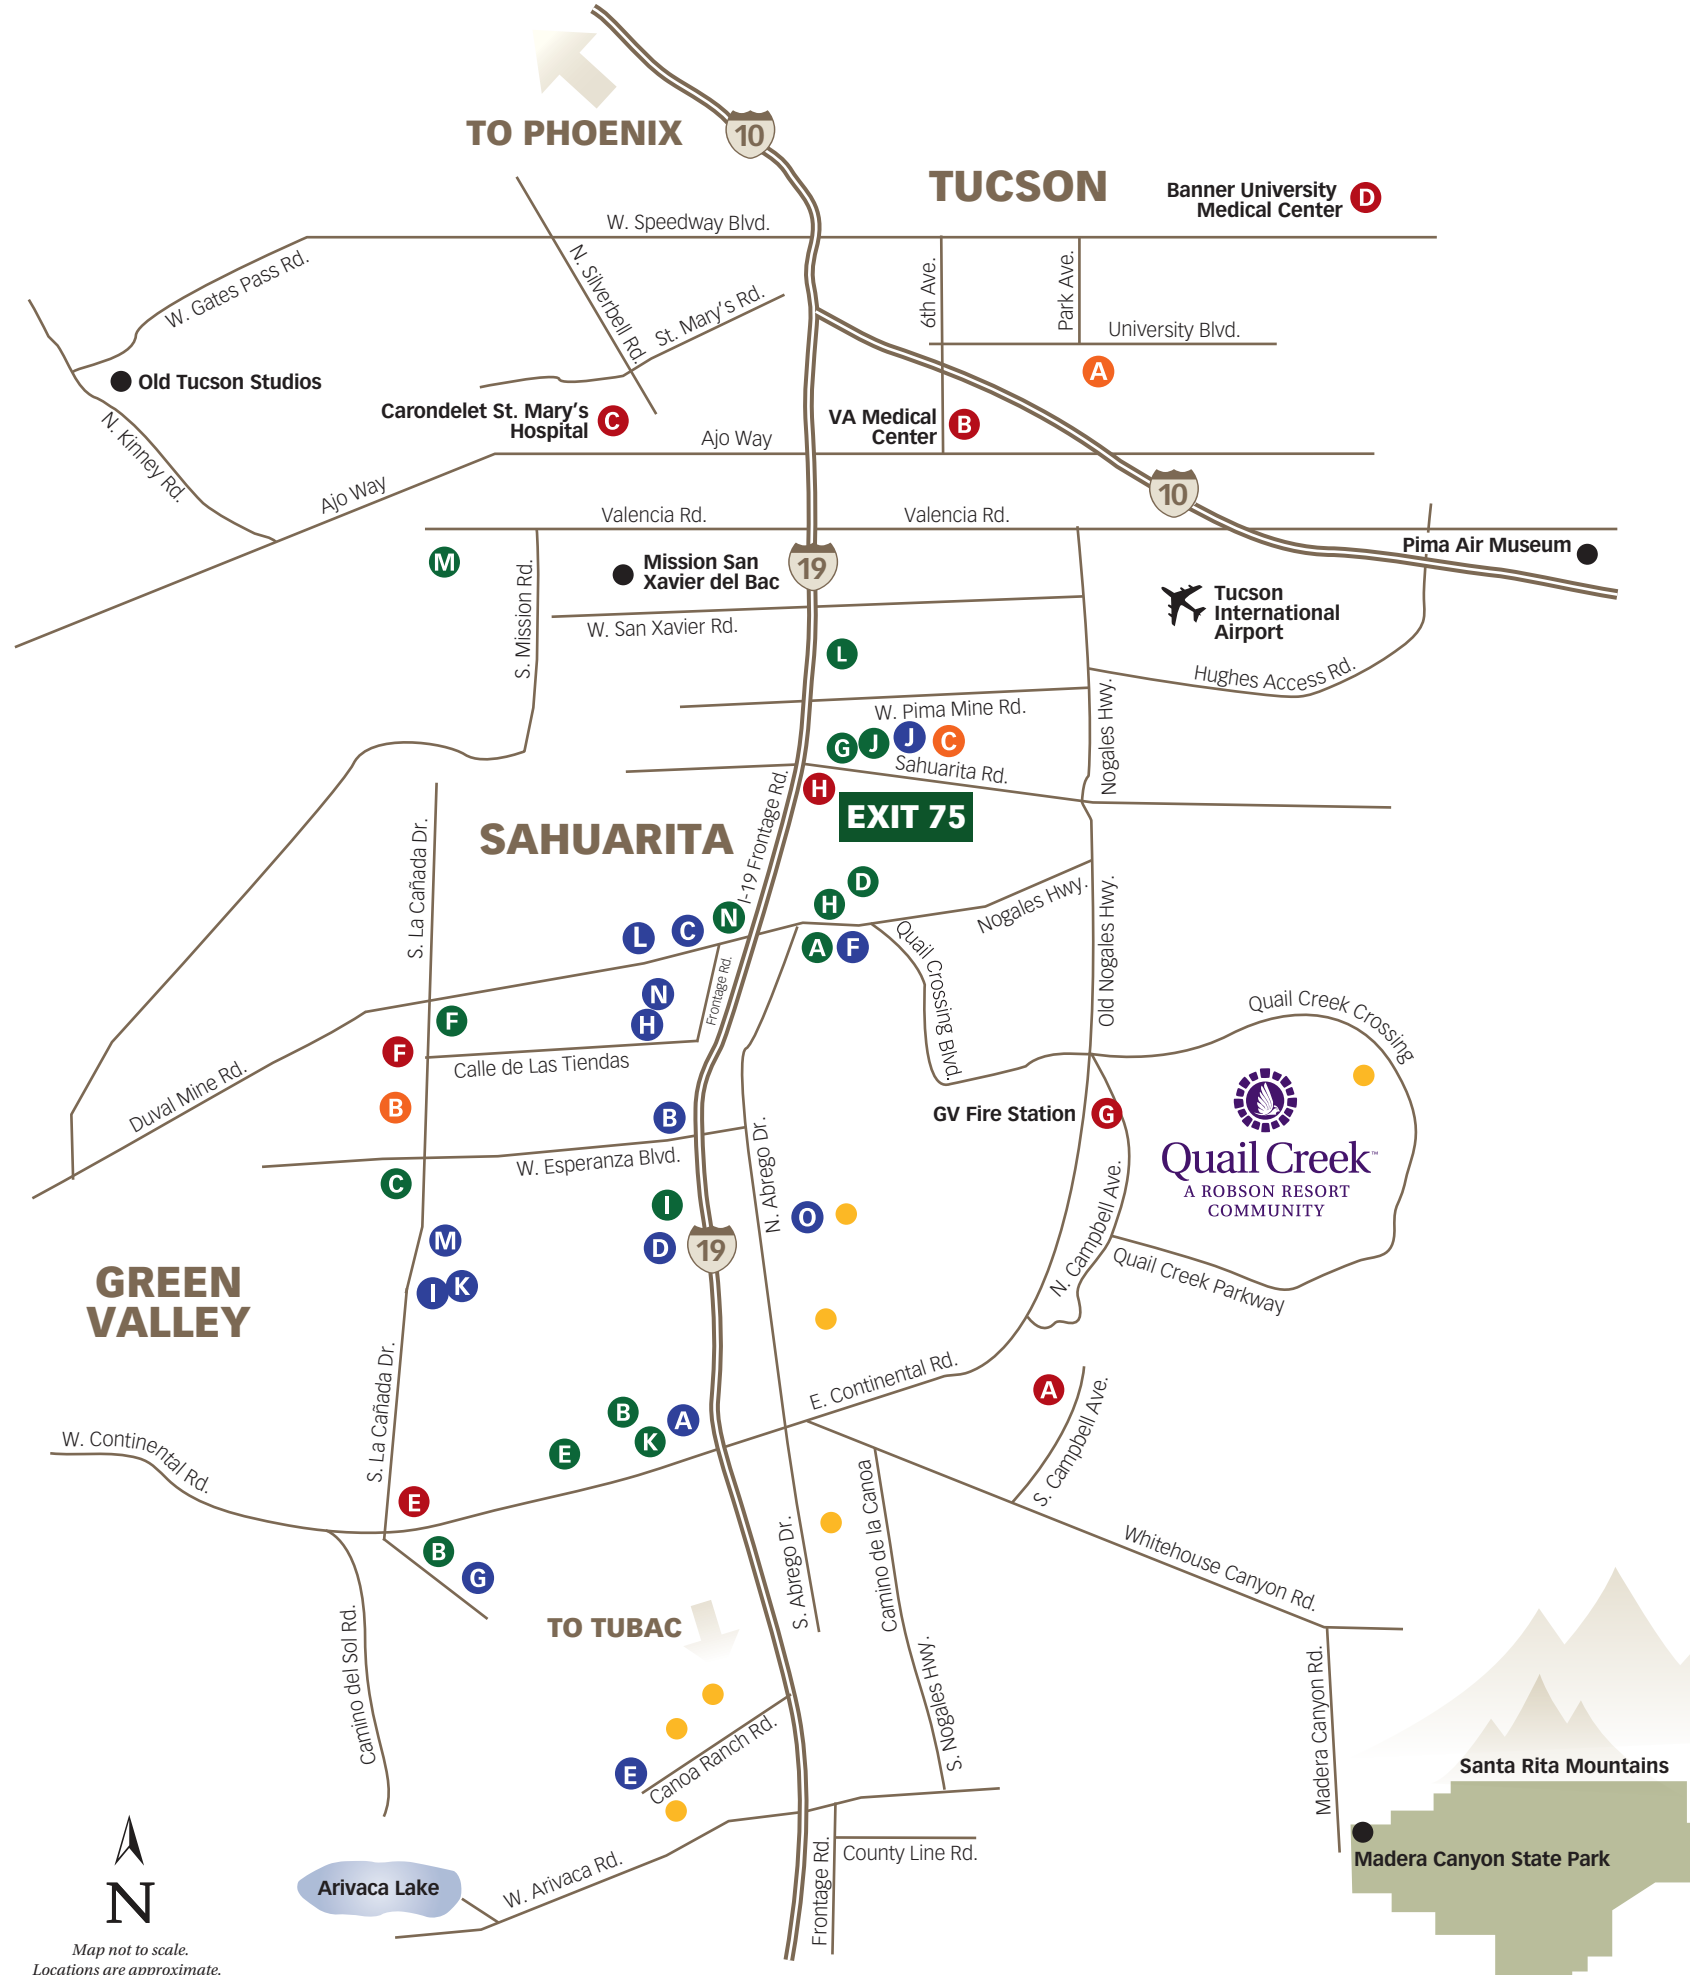

Restaurants

- A** Maria's 10.16 Miles
- B** Arizona Family Restaurant 5.95 Miles
- C** El Patio Mexican Restaurant 7.5 Miles
- D** El Rodeo Mexican Food
- E** Grill on the Green 10.5 Miles
- F** MOD Pizza 8.7 Miles
- G** Los Agaves Restaurant 6.66 Miles
- H** Manuel's Mexican Restaurant 5.93 Miles
- I** Old Chicago Deli 6.33 Miles
- J** Pub 1922 8.6 Miles
- K** Ragazzi Italian Restaurant 6.33 Miles
- L** Two Girls Pizzeria 7.4 Miles
- M** The 19th Hole Bar & Grille 6.8 Miles
- N** Coach's All American Bar & Grill 5.82 Miles
- O** Dominick's 7.7 Miles

Additional Restaurants

[all located within 7 miles of Quail Creek - Not listed on map]

- Arby's
- Burger King
- Denny's
- Jerry Bob's Family Restaurant
- Marti's Bistro
- McDonald's
- Mountain View Cafe & Bakery
- Panda House
- Papa Murphy's Pizza
- Pizza Hut
- Posada Java
- Rigoberto's Mexican Food
- Saigon Flavor
- Coyote Grill at San Ignacio Golf Club
- Starbucks
- Subway
- Taco Bell
- Tania's Mexican Food
- Triple Play
- Sushi Lin
- Culver's
- Chipolte
- Jersey Mike's
- Dairy Queen

Shopping & Entertainment

- A** Sprouts, PetSmart, T.J. Maxx 5.8 Miles
- B** CVS Pharmacy 4.85 Miles
- C** Walgreens (Esperanza Blvd.) 6.2 Miles
- D** Walgreens (S. Nogales Hwy.) 4.76 Miles
- E** Safeway Grocery (Continental Rd.) 4.78 Miles
- F** Safeway Grocery (Duval Mine Rd.) 5.84 Miles
- G** Fry's Marketplace 7.15 Miles/
- H** Walmart Supercenter 5.17 Miles
- I** Green Valley Village 5.95 Miles
- J** Rancho Sahuarita Market Place 6.67 Miles
- K** Continental Shopping Plaza 4.93 Miles
- L** Desert Diamond Casino 10.16 Miles
- M** Casino del Sol 26.66 Miles
- N** Desert Sky Cinema 5.24 Miles