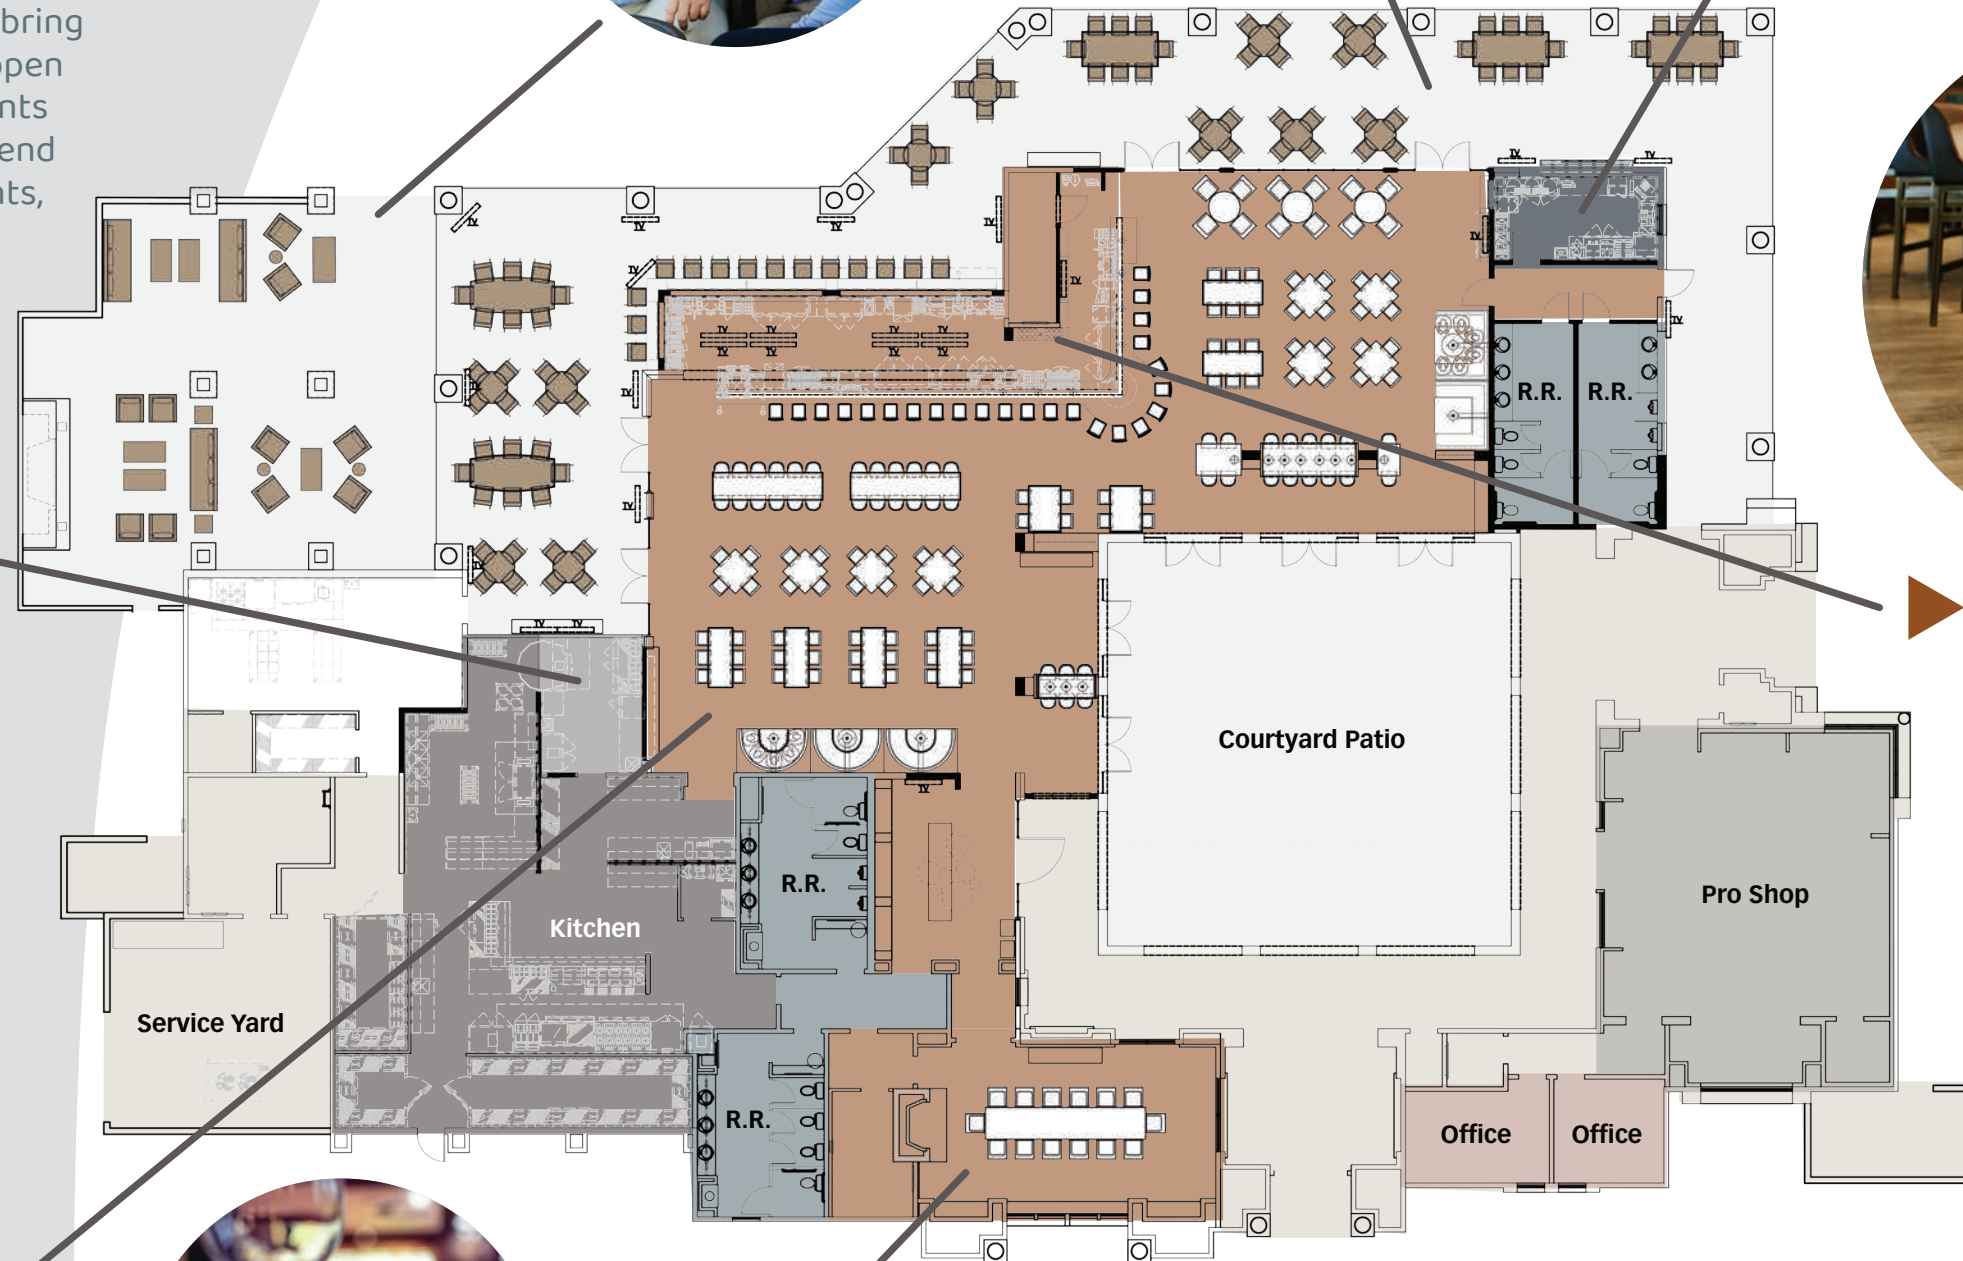

The Tavern at PebbleCreek

The PebbleCreek Restaurant, Bar & Patio is currently undergoing a remodel/expansion. Once completed, the space will be proudly renamed as The Tavern at PebbleCreek. This transformation will bring together the dining spaces, creating an open and vibrant environment for both residents and guests. The remodel will feature a blend of modern and traditional design elements, using a warm neutral color palette.

PIZZA STATION

Nothing brings people together quite like good food. The pizza oven in the dining area will provide a quick yet delicious offering.

INDOOR DINING

Inspired by tavern charm with a casual modern twist, the new indoor dining area will provide a comfortable gathering atmosphere.

OUTDOOR PATIO

The outdoor patio area will become a favorite place to meet up for a chat with friends...a space to truly unwind while enjoying the relaxing ambiance.

COFFEE/SNACK BAR

The Coffee/Snack Bar will be open to residents and golfers for early morning service.

INDOOR/ OUTDOOR BAR

The bar area will be the central focus uniting the interior bar and dining with the outdoor bar and patios to the north and the west. Bar seating will be expanded significantly with this renovation.