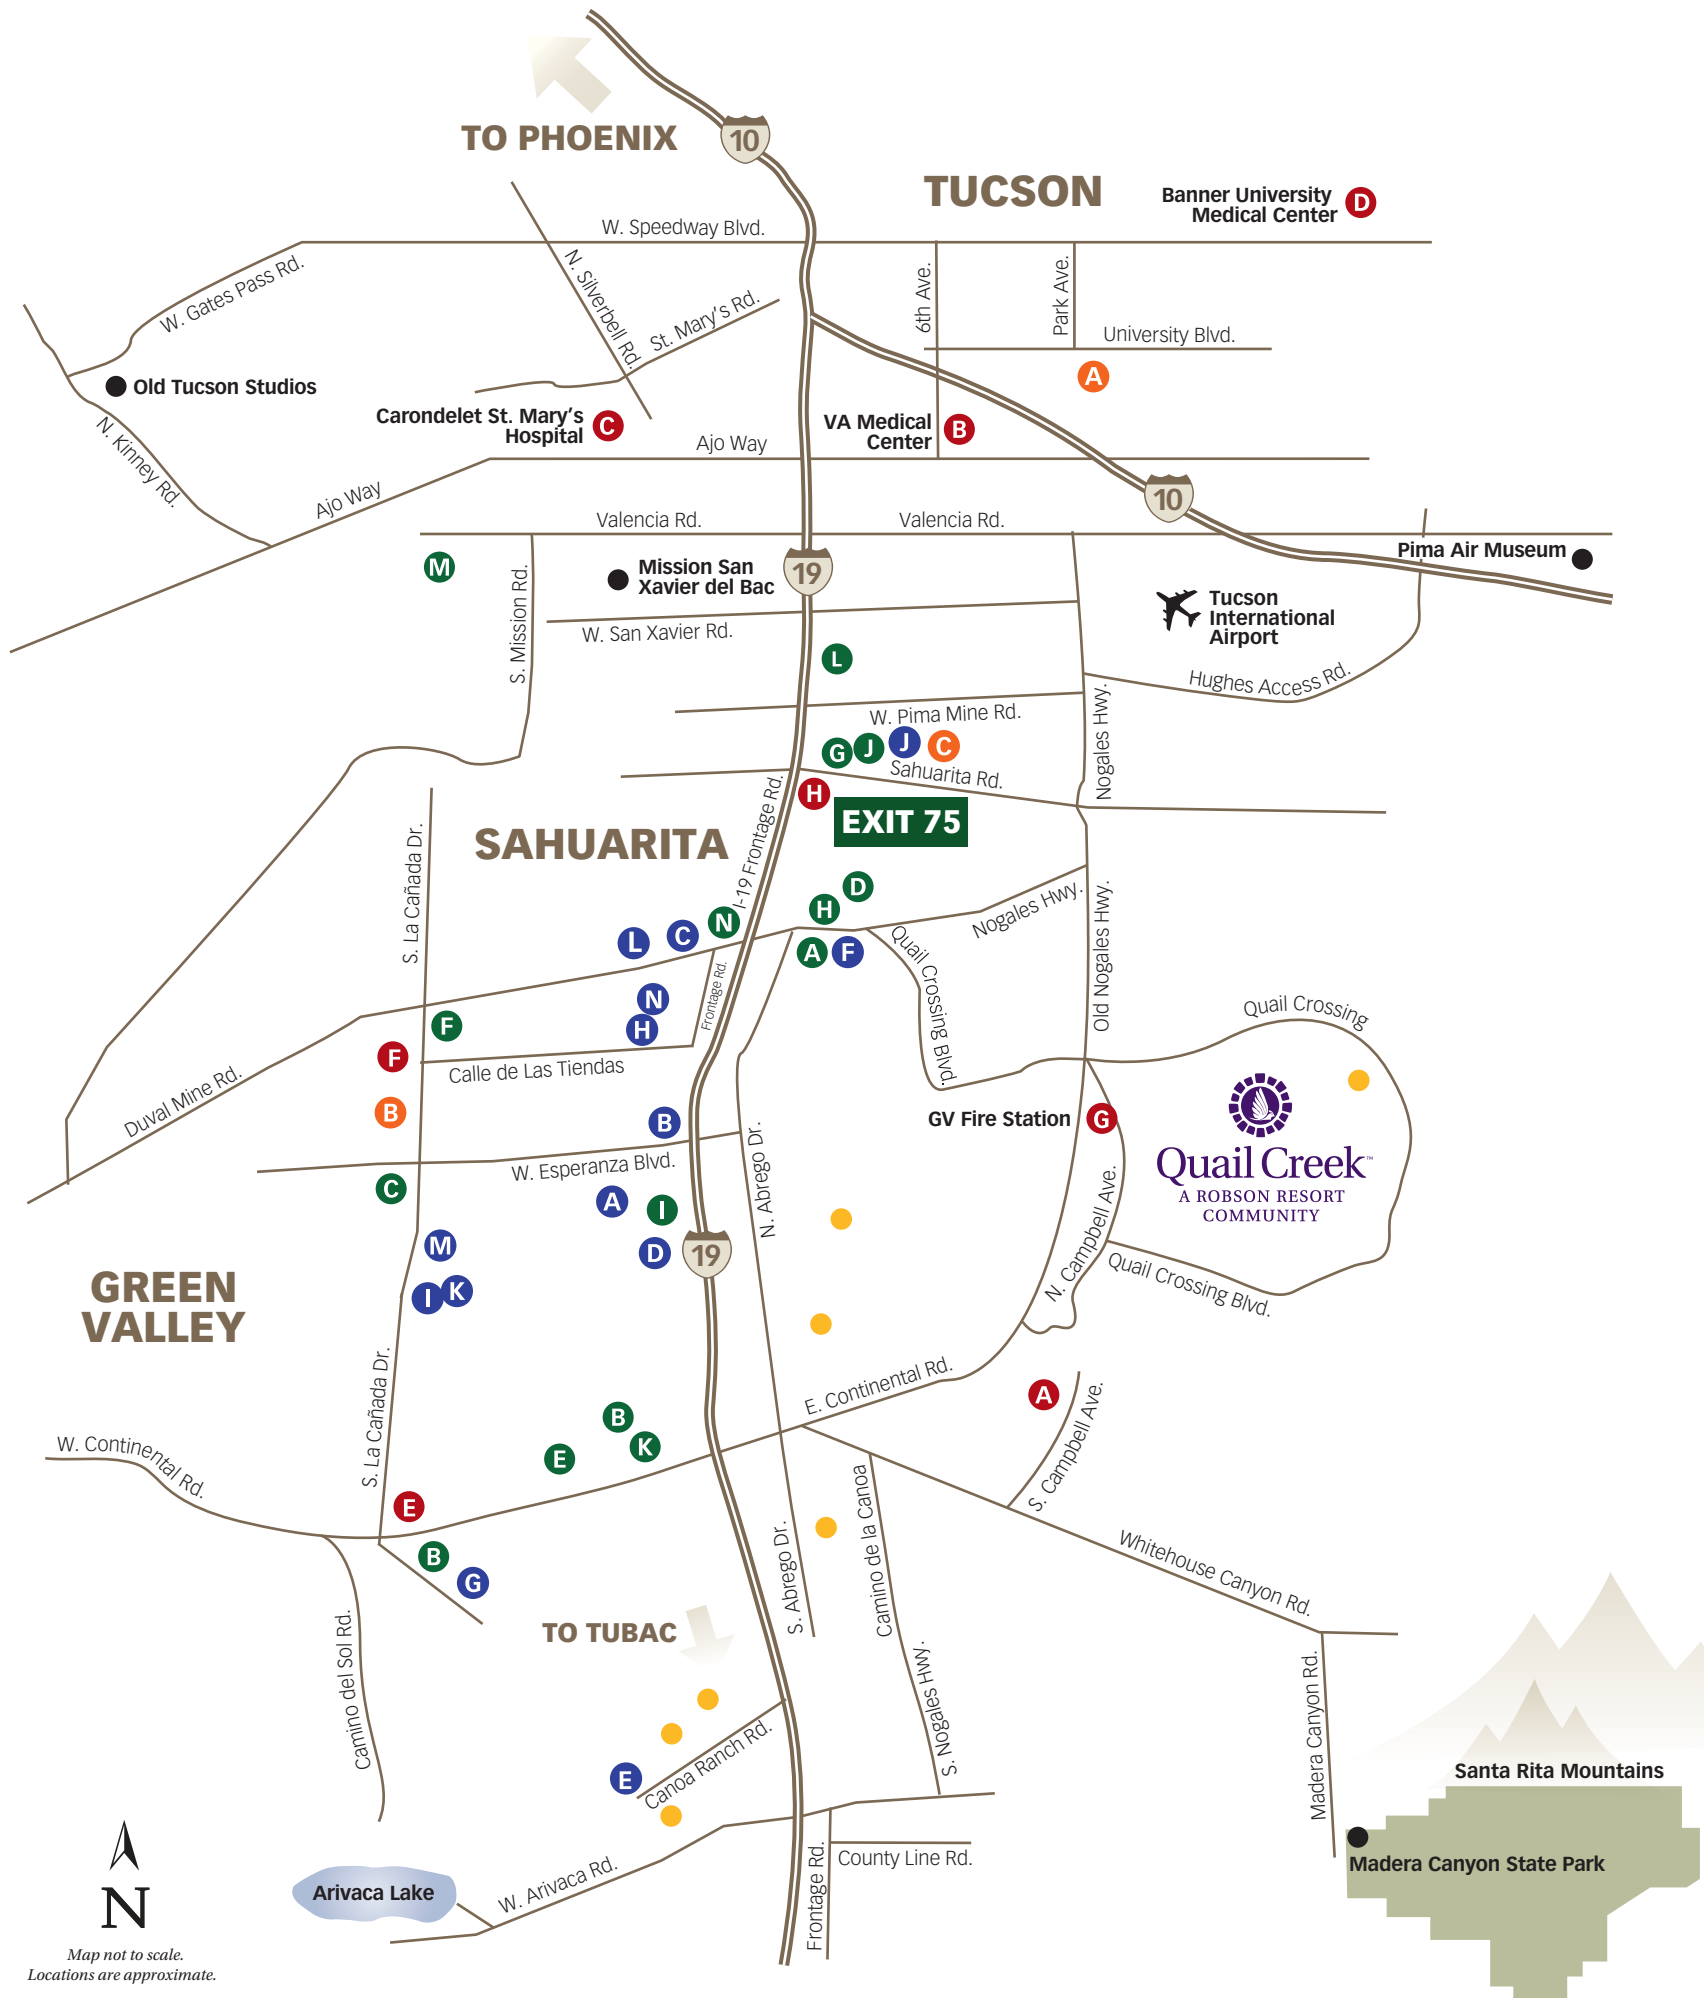

- Restaurants**
- A** Marti's Bistro 10.16 Miles
  - B** Arizona Family Restaurant 5.95 Miles
  - C** El Patio Mexican Restaurant 7.5 Miles
  - D** El Rodeo Mexican Food
  - E** Grill on the Green 10.5 Miles
  - F** MOD Pizza 8.7 Miles
  - G** Los Agaves Restaurant 5.2 Miles
  - H** Manuel's Mexican Restaurant 5.93 Miles
  - I** Old Chicago Deli 6.33 Miles
  - J** Pub 1922 6.7 Miles
  - K** Ragazzi Italian Restaurant 7.2 Miles
  - L** Two Girls Pizzeria 3.4 Miles
  - M** The 19th Hole Bar & Grille 6.8 Miles
  - N** Coach's All American Bar & Grill 5.82 Miles

**Additional Restaurants**  
[All located within 7 miles of Quail Creek - Not listed on map]

- Arby's
- Burger King
- Chipotle
- Culver's
- Dairy Queen
- Denny's
- eegee's
- Jerry Bob's Family Restaurant
- Jersey Mike's
- Mama's Hawaiian BBQ
- McDonald's
- Mountain View Cafe & Bakery
- Panda House
- Papa Murphy's Pizza
- Pizza Hut
- Posada Java
- Rigoberto's Mexican Food
- Coyote Grill at San Ignacio Golf Club
- Starbucks
- Subway
- Taco Bell
- Tania's Mexican Food
- Triple Play
- Sushi Lin

- Shopping & Entertainment**
- A** Sprouts, PetSmart, T.J. Maxx 5.8 Miles
  - B** CVS Pharmacy 4.85 Miles
  - C** Walgreens (Esperanza Blvd.) 6.2 Miles
  - D** Walgreens (S. Nogales Hwy.) 2.6 Miles
  - E** Safeway Grocery (Continental Rd.) 4.78 Miles
  - F** Safeway Grocery (Duval Mine Rd.) 5.84 Miles
  - G** Fry's Marketplace 7.15 Miles
  - H** WalMart Supercenter 2.8 Miles
  - I** Green Valley Village 5.95 Miles
  - J** Rancho Sahuarita Market Place 6.67 Miles
  - K** Continental Shopping Plaza 4.93 Miles
  - L** Desert Diamond Casino 10.16 Miles
  - M** Casino del Sol 26.66 Miles
  - N** Desert Sky Cinema 5.24 Miles